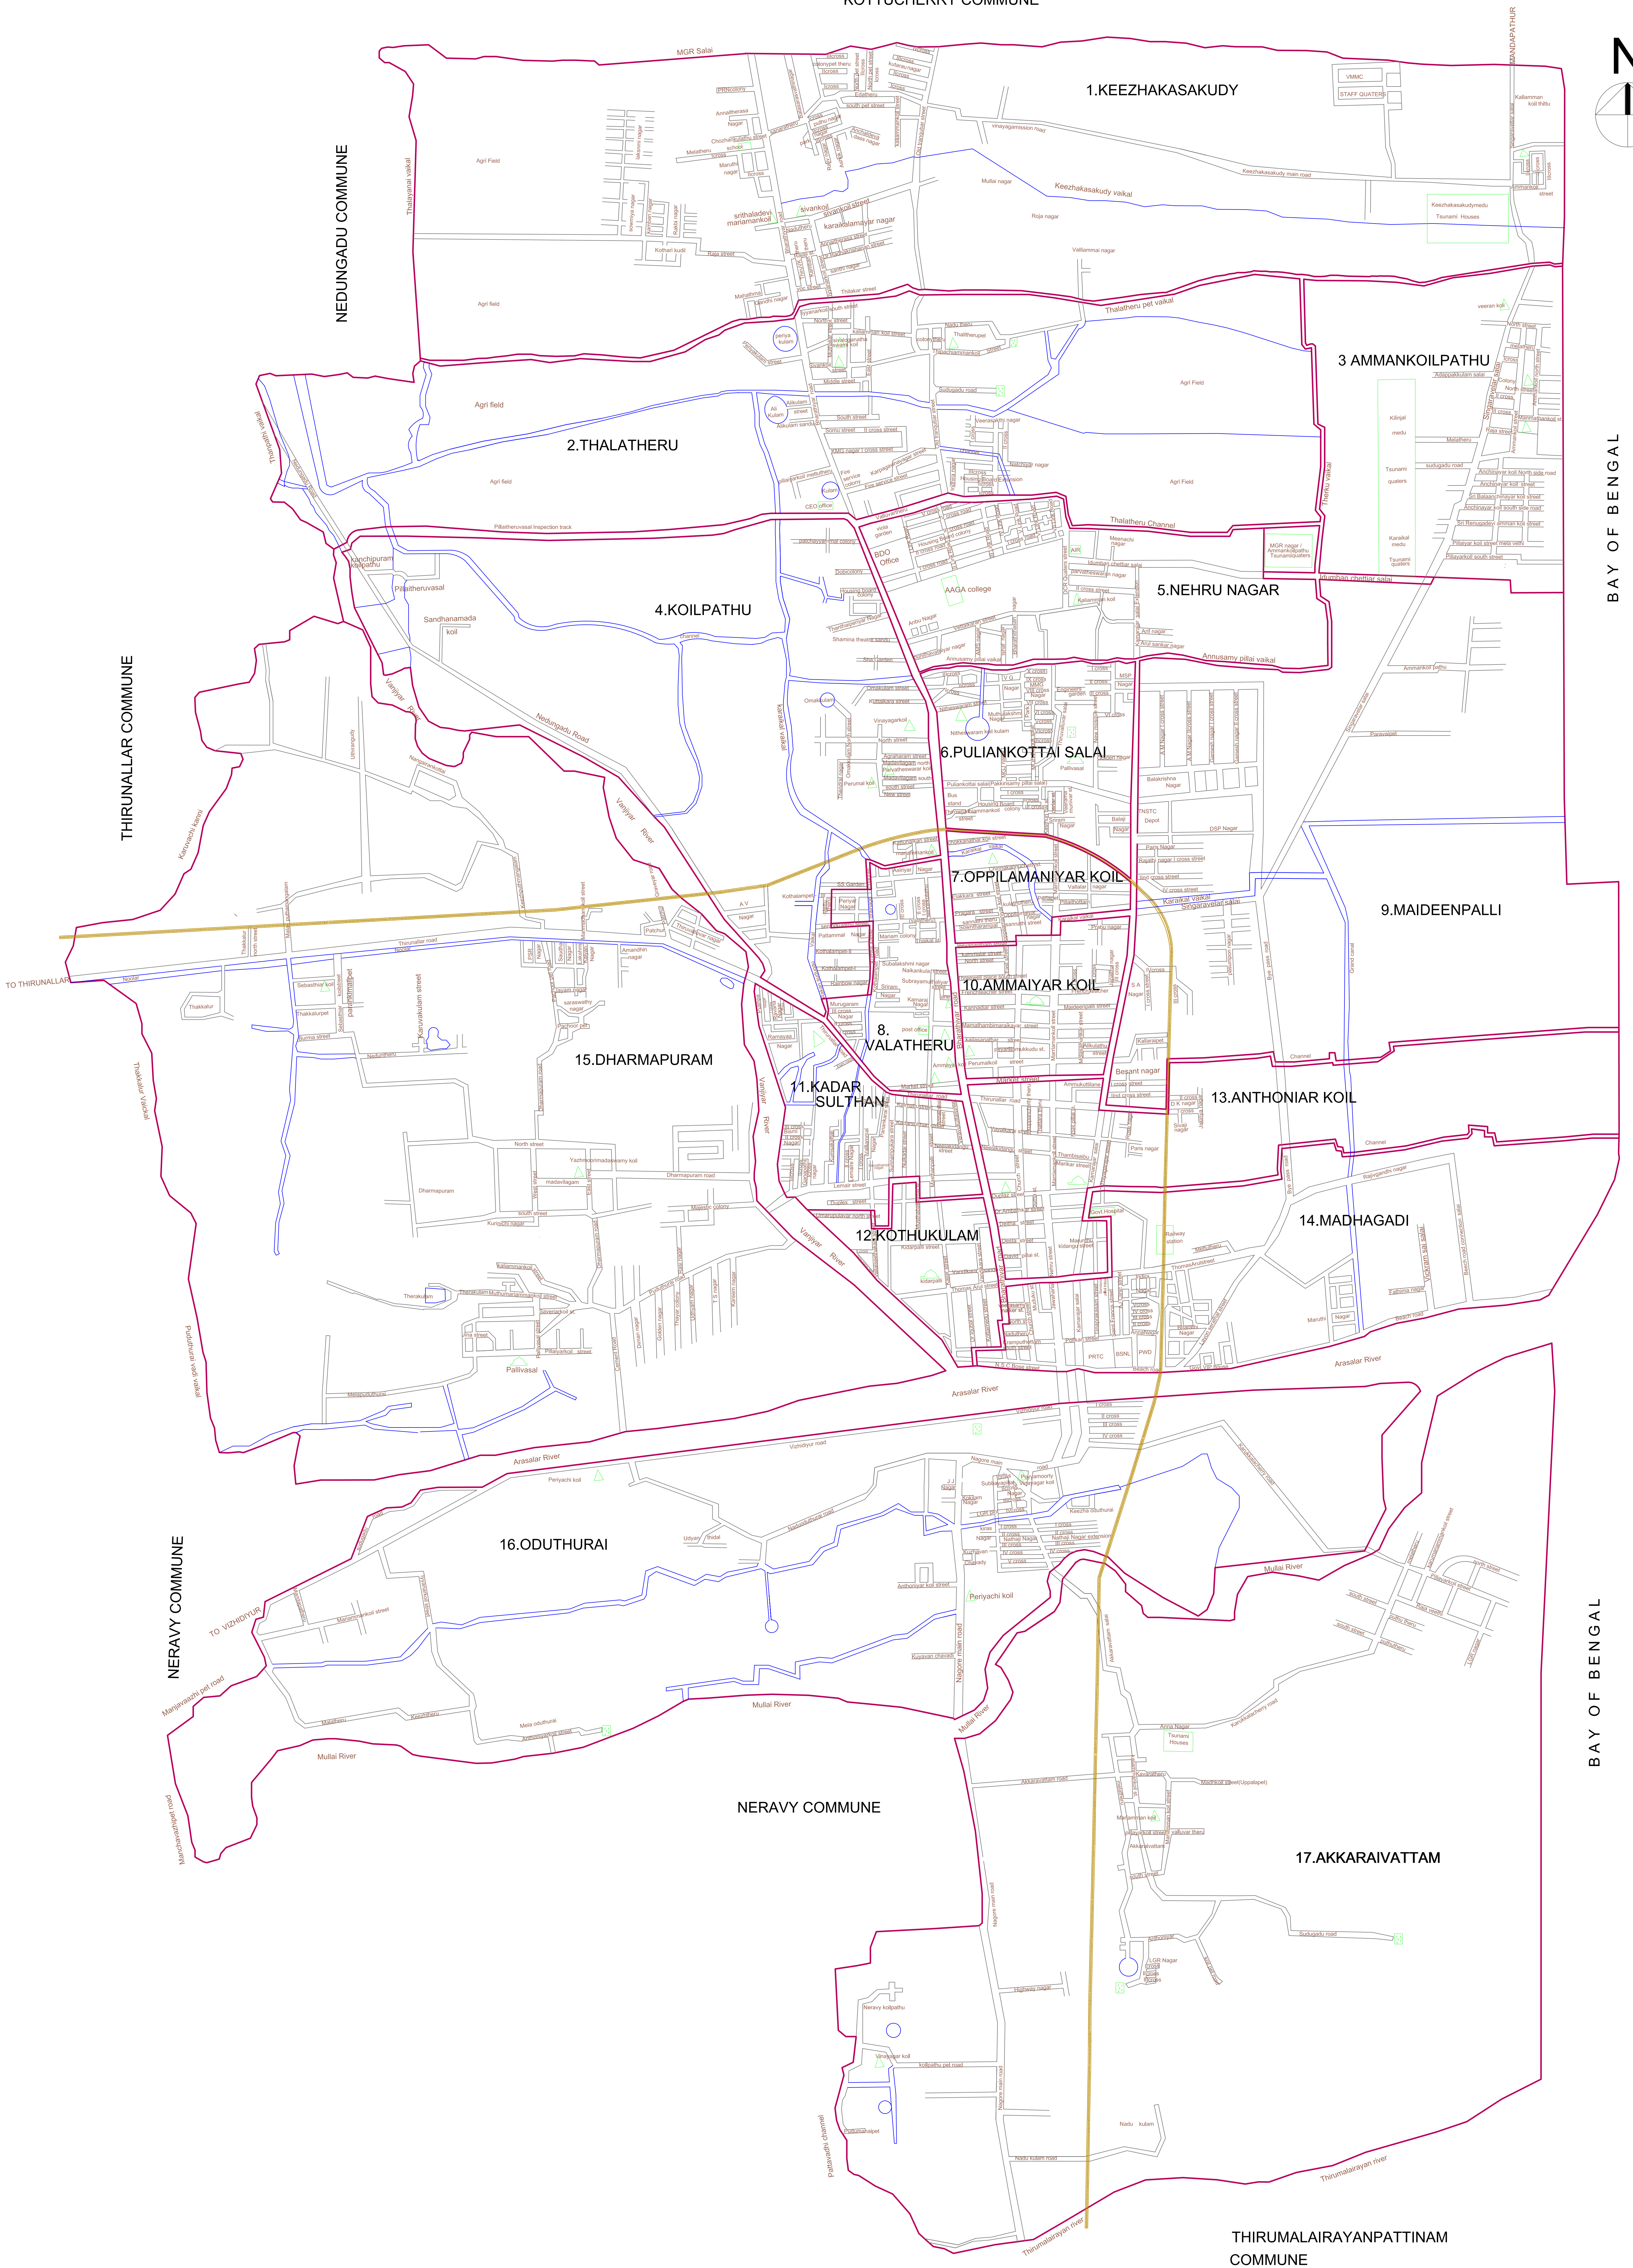

KARAIKAL MUNICIPAL LIMIT WARD MAP (17 WARDS)

KOTTUCHERRY COMMUNE

LEGEND :-

- Ward Boundry
- Streets
- Channels
- Railway line

Scale : Not To Scale